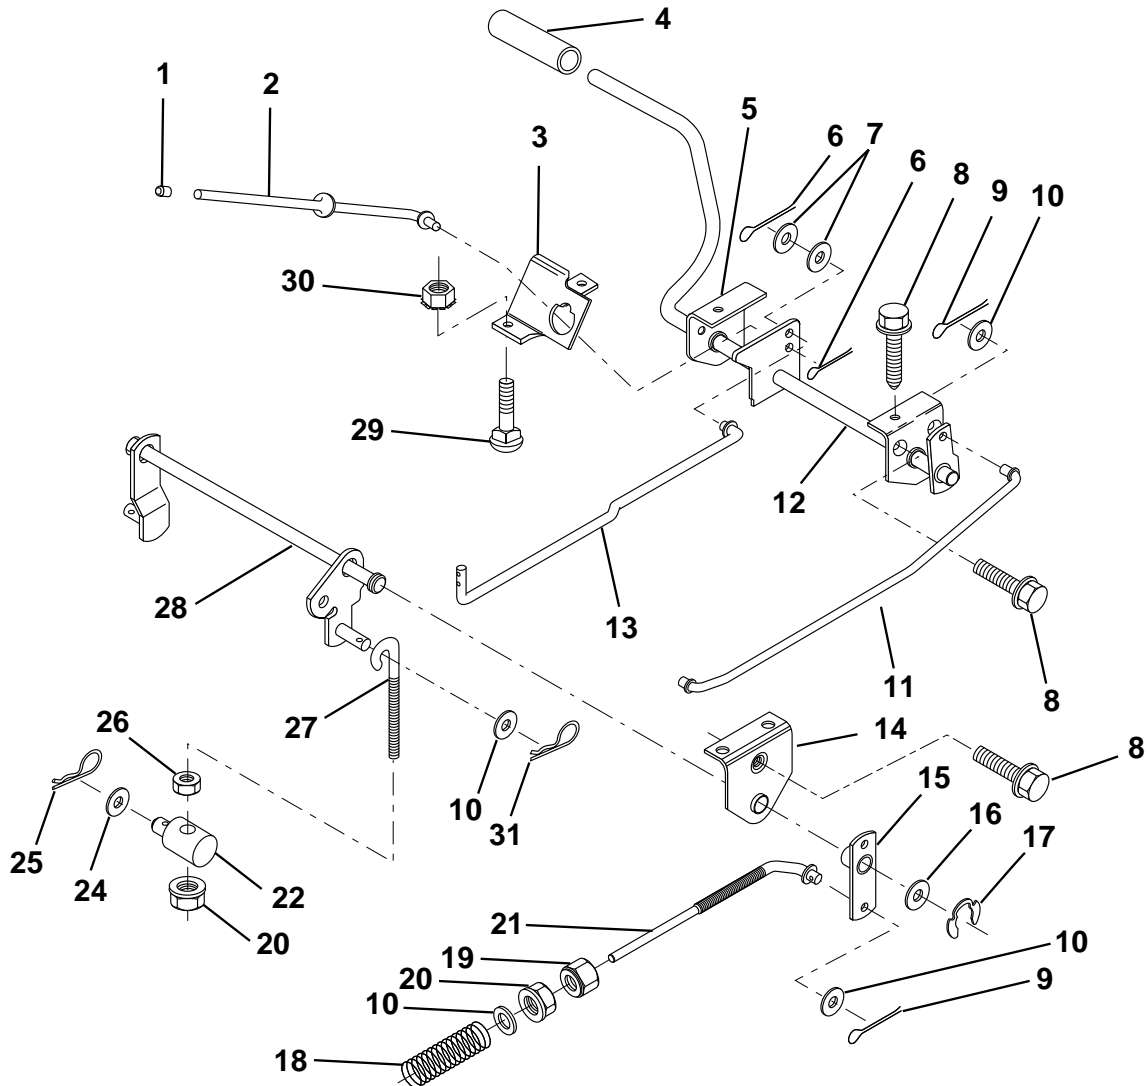

REPAIR PARTS

TRACTOR -- MODEL NO. LR120 (954001242A)

BRAKE / REAR MOWER LIFT ASSEMBLY

KEY NO.	PART NO.	DESCRIPTION	KEY NO.	PART NO.	DESCRIPTION
1	532071673	Cap, Plunger	16	819251816	Washer 25/32 x 1-1/8 x 16 Ga.
2	532123436	Rod, Parking Brake	17	812000034	Ring, Klip
3	532123437	Bracket, Parking Brake	18	532106888	Spring, Brake Rod
4	532008156	Cover, Pedal	19	873350600	Nut, Hex, Jam 3/8-16 UNC
5	532122504	Bracket, Clutch/Brake Pedal, L.H.	20	873680600	Nut, Crownlock 3/8-16 UNC
6	876020312	Pin, Cotter 3/32 x 3/4	21	532131460	Rod, Rear Brake
7	819131016	Washer 13/32 x 5/8 x 16 Ga.	22	532144585	Trunnion, Lift
8	817490508	Screw, Hex, Thd. Roll. 5/16-18 x 1/2	24	819132012	Washer 13/32 x 1-1/4 x 12 Ga.
9	876020412	Pin, Cotter 1/8 x 3/4	25	532124961	Spring, Retainer
10	819131316	Washer 13/32 x 13/16 x 16 Ga.	26	873930600	Nut, Centerlock 3/8-16 UNC
11	532123543	Rod, Brake Front	27	532127369	Link, Threaded
12	532139933	Assembly, Clutch/Brake Pedal	28	532140776	Assembly, Rear Mower Lift
13	532123394	Rod, Clutch	29	872110506	Bolt, Carriage 5/16-18 UNC x 3/4
14	532121978	Bracket, Lift, Shaft	30	873510500	Nut, Keps 5/16-16 UNC
15	532133332	Assembly, Brake, Pivot, Arm	31	532124660	Retainer, Spring

HARDWARE SHOWN LARGER FOR EASIER IDENTIFICATION