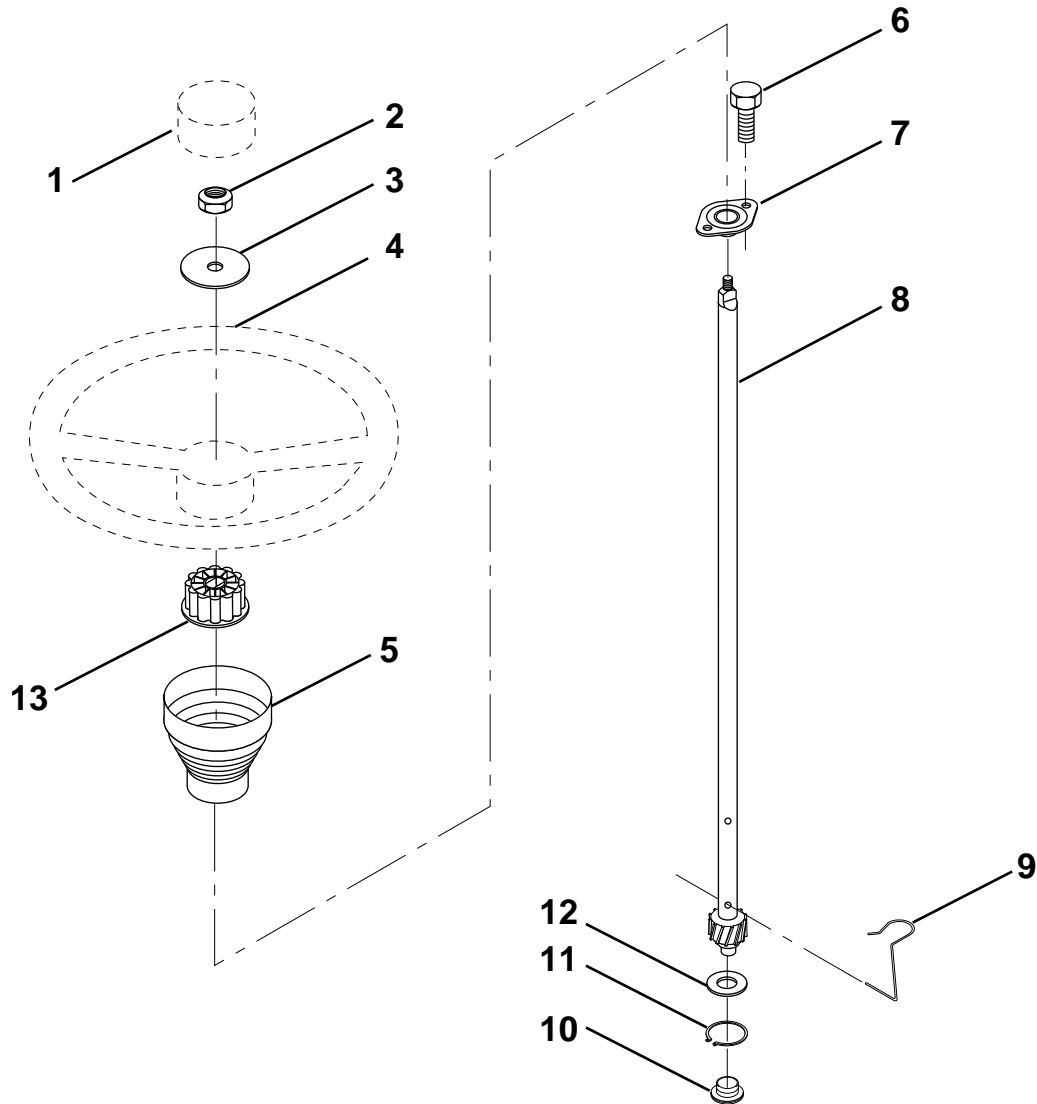

REPAIR PARTS

TRACTOR - - MODEL NO. LR120 (954001242A)

STEERING WHEEL

KEY NO.	PART NO.	DESCRIPTION
1	532124416	Insert, Wheel, Steering
2	532124701	Nut, Lock 3/8-24 UNF
3	819133808	Washer 12/32 x 2-3/8 x 8 Ga.
4	532124415	Wheel, Steering
5	532127396	Sleeve, Steering
6	817431008	Screw, Hex #10-16 x 1/2 TY-B
7	532102803	Bushing, Steering

KEY NO.	PART NO.	DESCRIPTION
8	532123651	Shaft, Steering
9	532124210	Clip, Steering
10	532123438	Bushing, Lower, Steering
11	812000045	Ring, Retaining
12	819211616	Washer 21/32 x 1 x 16 Ga.
13	532104820	Adaptor, Wheel, Steering

HARDWARE SHOWN LARGER FOR EASIER IDENTIFICATION