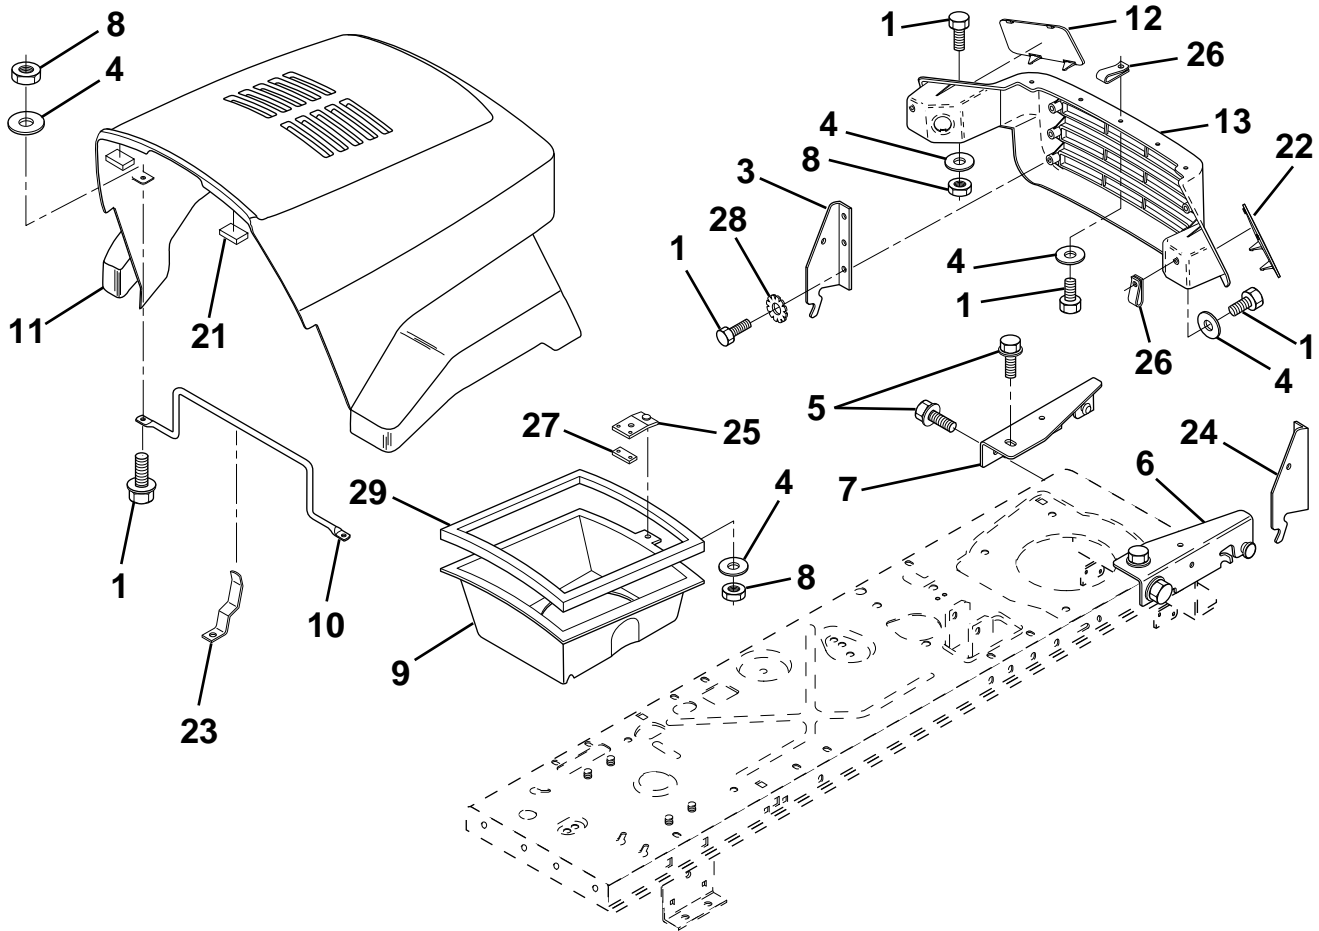

NOTE: All component dimensions given in U.S. inches.
1 inch = 25.4 mm

HARDWARE SHOWN LARGER FOR EASIER IDENTIFICATION

REPAIR PARTS

TRACTOR - - MODEL NO. LR120 (954001242A)

DASH

KEY NO.	PART NO.	DESCRIPTION	KEY NO.	PART NO.	DESCRIPTION
1	532142187	Cap, Fuel	12	532003720	Spring
2	532138395	Assembly, Dash & Fuel Tank	13	532126450	Clip, Height Adjustment
3	532123487	Clamp, Hose	14	532126115	Knob, Height Stop
4	532008544	Line, Fuel	15	532122023	Adjustment, Quadrant Height
5	532008548	Line, Fuel	16	532124346	Nut, Self-Threading 3/16-18
6	873640400	Nut, Hex, Keps 1/4-20	17	872110404	Bolt, Carriage 1/4-20 x 1/2 Gr. 5
7	532124996	Clip, Fuel Line	18	532130745	Support Assembly, Dash
8	819091216	Washer 9/32 x 3/4 x 16 Ga.	19	532134744	Brace, Cross
9	874760428	Bolt, Hex, Fin 1/4-20 x 1-3/4	20	817060408	Screw, Self-Tapping 1/4-20 x 1/2
10	819091413	Washer 11/32 x 11/16 x 16 Ga.	21	532134014	Plug Dome Black
11	532121249	Spacer, Split			

HARDWARE SHOWN LARGER FOR EASIER IDENTIFICATION

REPAIR PARTS

TRACTOR - - MODEL NO. LR120 (954001242A)

HOOD

KEY NO.	PART NO.	DESCRIPTION	KEY NO.	PART NO.	DESCRIPTION
1	874780410	Bolt Fin Hex 1/4-20 x 5/8	13	532130984	Grille
3	532128445	Bracket Pivot Hood LH	21	532126938	Bumper Hood
4	819091016	Washer, Flat 1/4	22	532130985	Lens RH
5	817490512	Screw Thdrol 5/16-28 x 3/4	23	532139969	Latch Hood
6	532140051	Bracket Asm. Pivot Hood RH	24	532142873	Bracket Pivot Hood RH
7	532140050	Bracket Asm. Pivot Hood LH	25	532131037	Clip Asm. Duct Air
8	873680400	Nut Crownlock 1/4-20 Unc	26	532052921	Clip Tinnerman
9	532123840	Duct Air Hood	27	532131028	Clip Tinnerman
10	532130850	Brace Hood	28	811050400	Washer Lock Ext. Tooth
11	532140142	Hood	29	532120537	Strip Foam
12	532130986	Lens LH			