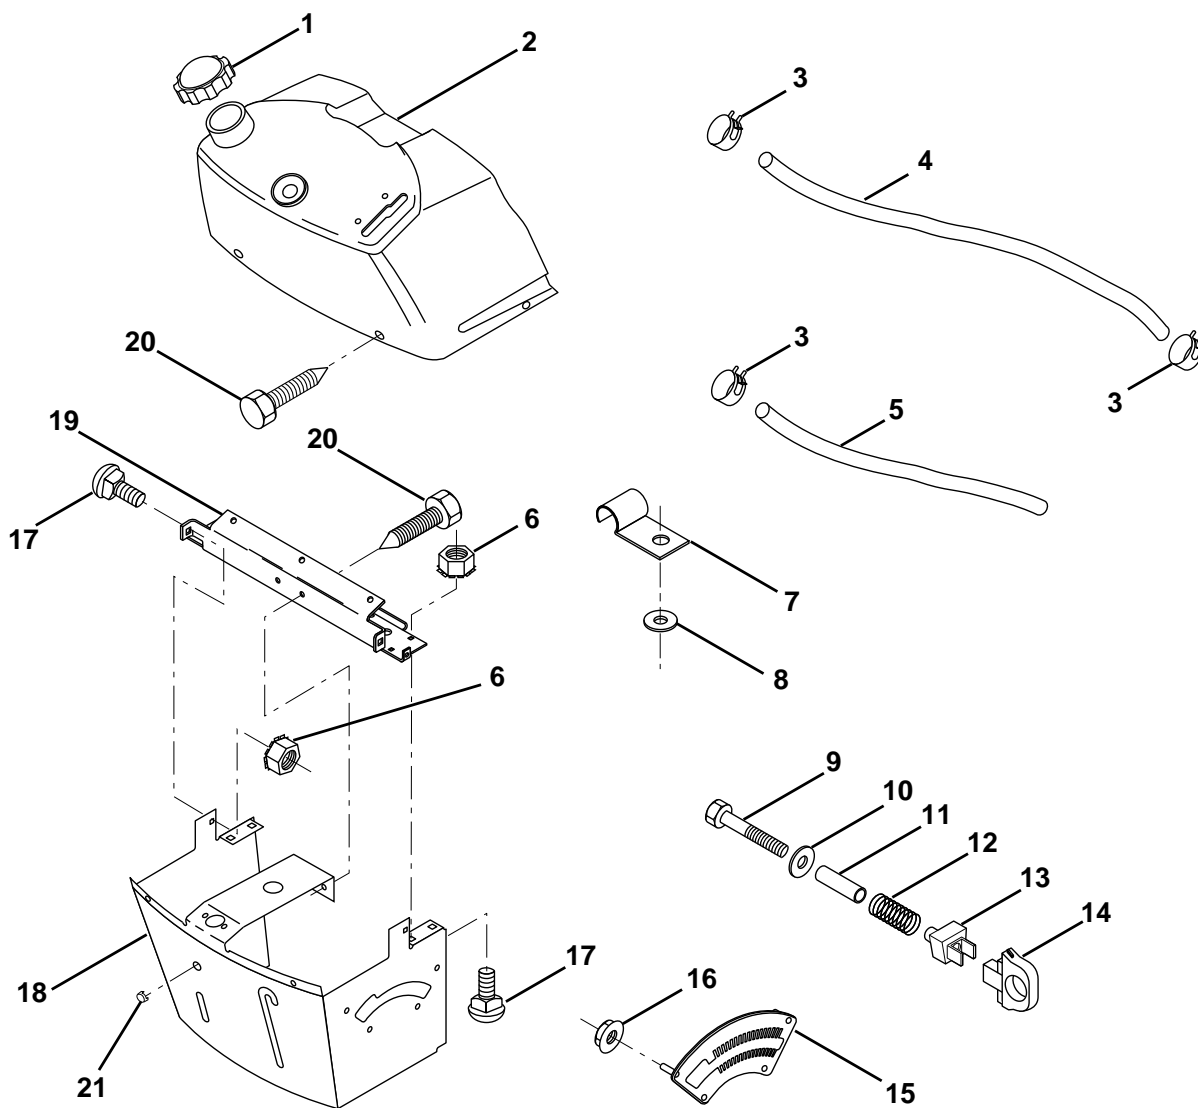

ELECTRICAL

KEY NO.	PART NO.	DESCRIPTION
1	873640400	Nut, Hex Keps 1/4-20
2	532108423	Assembly, Cable
3	532133909	Battery
5	532108236	Bracket, Switch
6	532109553	Switch, Interlock (4-terminal)
8	817021008	Screw, Hex Hd. Tap #10-24 x 1/2
9	532140402	Key, Steel Delta
10	532141226	Cover, Key Ignition
11	532140400	Nut, Ignition
12	532144921	Switch, Ignition
15	532121305	Switch, Plunger
17	532108824	Fuse
18	532128353	Assembly, Cable
19	532143132	Harness, Ignition
20	873350400	Nut, Hex Jam 1/4-20
21	810090400	Washer, Lock 1/4
22	874780408	Bolt, Fin. Hex 1/4-20 UNC x 1/2 Gr. 5
24	532131563	Cover, Terminal
25	532138406	Solenoid
26	874760412	Bolt, Hex Hd. 1/4-20 UNC x 3/4
27	819091016	Washer 9/32 x 5/8 x 16
28	810040400	Washer, Lock 1/4
29	532121264	Cap, Battery
30	873220400	Nut, Fin. Hex 1/4-20 UNC
31	532004152	Bulb Light
32	532142881	Harness Headlight
33	532110712	Switch Light
36	811150400	Washer Lock Inter. Tooth 1/4
39	532141735	Bracket Switch Clutch
55	817490508	Screw Thdrol 5/16-18 x 1/2
70	532140413	Harness Engine

NOTE: All component dimensions given in U.S. inches.
1 inch = 25.4 mm

HARDWARE SHOWN LARGER FOR EASIER IDENTIFICATION

REPAIR PARTS

TRACTOR - - MODEL NO. LR120 (954001242A)

DASH

KEY NO.	PART NO.	DESCRIPTION	KEY NO.	PART NO.	DESCRIPTION
1	532142187	Cap, Fuel	12	532003720	Spring
2	532138395	Assembly, Dash & Fuel Tank	13	532126450	Clip, Height Adjustment
3	532123487	Clamp, Hose	14	532126115	Knob, Height Stop
4	532008544	Line, Fuel	15	532122023	Adjustment, Quadrant Height
5	532008548	Line, Fuel	16	532124346	Nut, Self-Threading 3/16-18
6	873640400	Nut, Hex, Keps 1/4-20	17	872110404	Bolt, Carriage 1/4-20 x 1/2 Gr. 5
7	532124996	Clip, Fuel Line	18	532130745	Support Assembly, Dash
8	819091216	Washer 9/32 x 3/4 x 16 Ga.	19	532134744	Brace, Cross
9	874760428	Bolt, Hex, Fin 1/4-20 x 1-3/4	20	817060408	Screw, Self-Tapping 1/4-20 x 1/2
10	819091413	Washer 11/32 x 11/16 x 16 Ga.	21	532134014	Plug Dome Black
11	532121249	Spacer, Split			