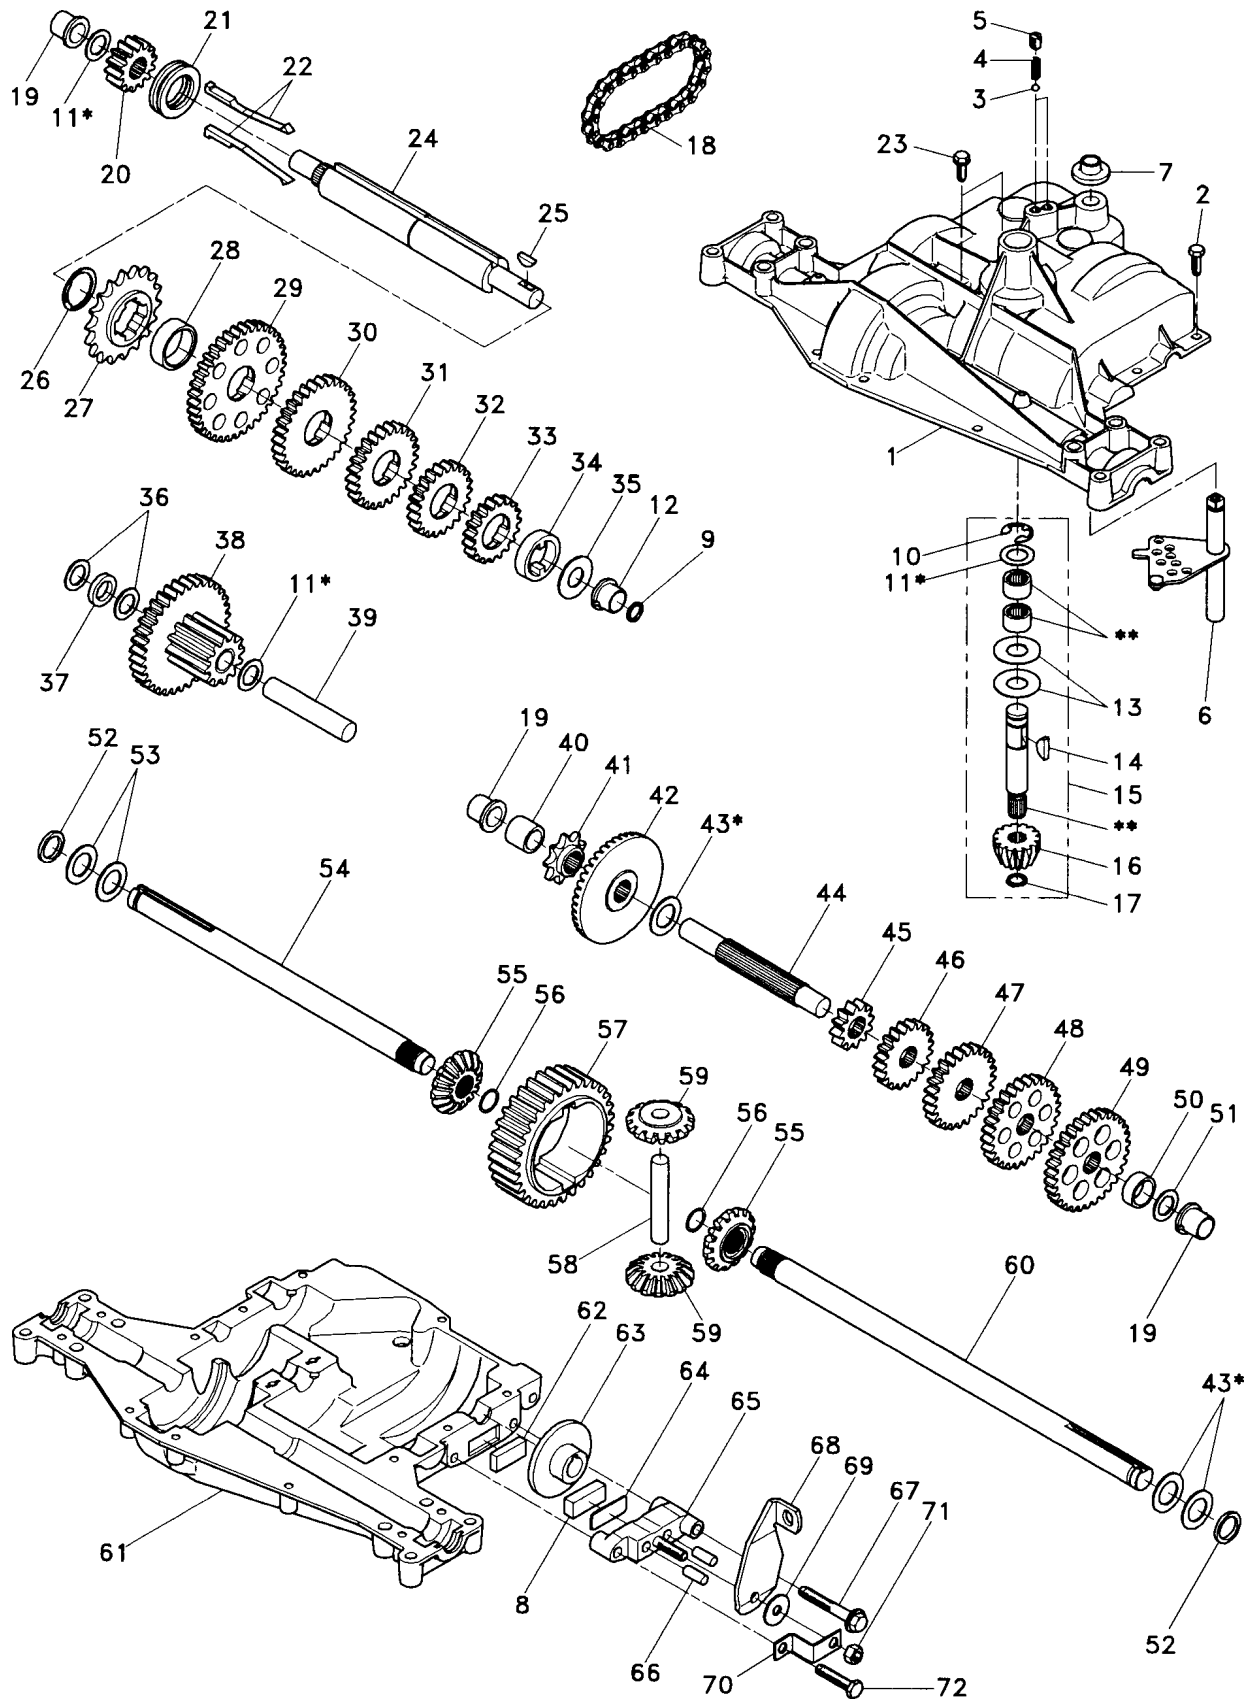

REPAIR PARTS

TRACTOR - - MODEL NO. LR120 (954001242A)

DANA TRANSAXLE - - MODEL NO. 4360-78

REPAIR PARTS

TRACTOR - - MODEL NO. LR120 (954001242A)

DANA TRANSAXLE - - MODEL NO. 4360-78

KEY PART NO. NO.	DESCRIPTION	KEY PART NO. NO.	DESCRIPTION		
1	532142671	Housing, Upper	41	532105928	Sprocket, 9 Teeth
2	532002274	Screw, Self-Tapping, Large 1/4-20 x .734	42	532110084	Gear, Bevel, 42 Teeth
3	532134400	Ball, Detent	43	532134394	* Assembly, Kit, Shim .750 Shaft
4	532105904	Spring, Detent	44	532120473	Shaft, Drive
5	532105905	Screw, Set	45	532142678	Gear, Spur, 12 Teeth
6	532138235	Kit, Shifter Assembly	46	532120407	Gear, Spur, 20 Teeth
7	532134399	Boot, Shifter	47	532106589	Gear, Spur, 25 Teeth
8	532120951	Puck, Friction	48	532120408	Gear, Spur, 28 Teeth
9	532143045	Seal, Oil	49	532105937	Gear, Spur, 31 Teeth
10	532142672	Ring, Retaining	50	532105936	Spacer .781 x 1.00 x .375
11	532134793	* Assembly, Kit, Shim .625 Shaft	51	532002226	Washer, Plain .632 x 1.00 x .060
12	532143051	Bearing, Flange	52	532134401	Washer, Neoprene
13	532120415	Washer, Plain .632 x 1.38 x .046	53	532002264	Washer, Plain .758 x 1.25 x .031
14	532142674	Key, Woodruff, #9	54	532120474	Axle, L.H.
15	532138234	Assembly, Kit, Input Shaft	55	532110081	Gear, Miter, 15 Teeth
16	532110078	Pinion, Bevel, 14 Teeth	56	532105941	Ring, Retaining
17	532105909	Ring, Retaining	57	532110071	Gear, Spur, 32 Teeth
18	532105910	Chain, 24 Pitches	58	532120952	Shaft, Cross
19	532105911	Bearing, Flange	59	532110082	Gear, Miter, 15 Teeth
20	532142675	Gear, Spur, 14 Teeth	60	532123908	Axle, R.H.
21	532138246	Collar, Clutch	61	532142680	Housing, Lower
22	532138236	Assembly, Kit, Clutch Keys	62	532120961	Puck, Friction
23	532134791	Screw, Self-Tapping, with Sealer	63	532007294	Disc, Brake
24	532142676	Shaft, Intermediate	64	532108989	Spacer
25	532002244	Key, Woodruff, #61	65	532120953	Jaw, Brake
26	532105916	Ring, Retaining	66	532120954	Pin, Dowel
27	532120470	Sprocket, 18 Teeth	67	532134799	Screw, Self-Tapping, Large 5/16-18 x 2.25
28	532110070	Spacer	68	532138244	Lever, Actuating
29	532142677	Gear, Spur, 37 Teeth	69	532108996	Washer, Plain .321 x 1.00 x .055
30	532120405	Gear, Spur, 30 Teeth	70	532120956	Bracket, Anti-Rotation
31	532108980	Gear, Spur, 25 Teeth	71	873810500	Locknut 5/16-24
32	532120406	Gear, Spur, 22 Teeth	72	532106596	Screw, Self-Tapping, Large 5/16-18 x 1.44
33	532134796	Gear, Spur, 19 Teeth	73	532120416	Grease
34	532134797	Spacer 1.133 x 1.50 x .375			
35	532105925	Washer, Plain .640 x 1.37 x .061			
36	532002232	Washer, Plain .632 x 1.00 x .026			
37	532108978	Spacer .630 x 1.00 x .169			
38	532110079	Assembly, Gear, Combination of 12 Teeth and 35 Teeth			
39	532124639	Shaft, Idler			
40	532120472	Spacer .635 x .875 x .755			

* Use in combinations to maintain proper clearances

** Order Key No. 15

NOTE: All component dimensions given in U.S. inches
1 inch = 25.4 mm