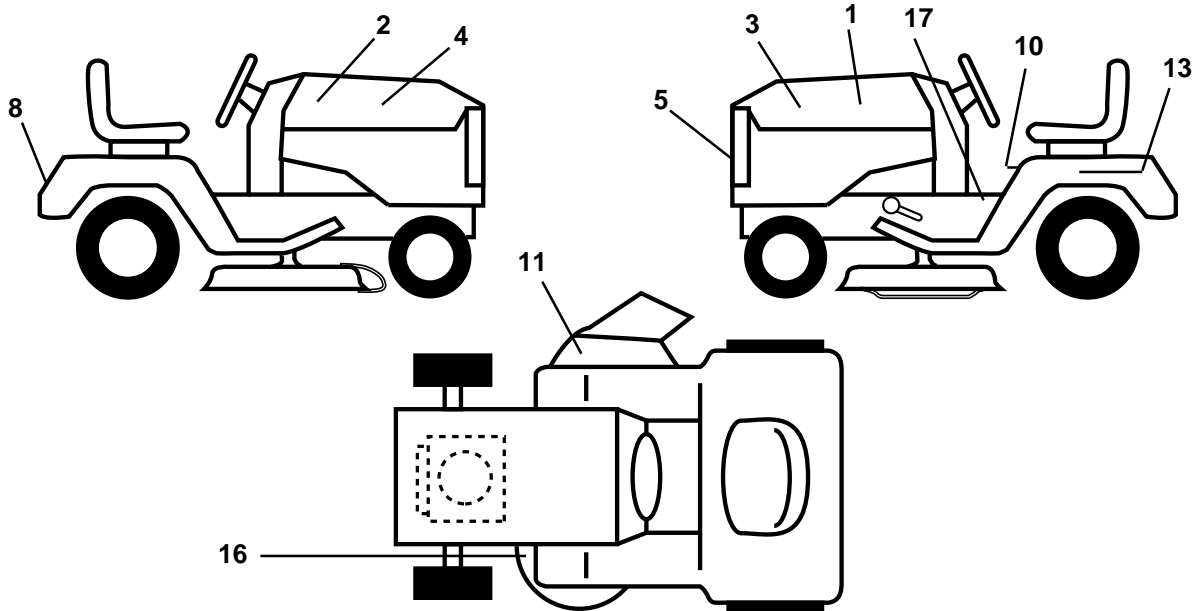

* Use in combinations to maintain proper clearances

** Order Key No. 15

NOTE: All component dimensions given in U.S. inches
1 inch = 25.4 mm

REPAIR PARTS

TRACTOR - - MODEL NO. LR120 (954001242A)

DECALS

KEY NO.	PART NO.	DESCRIPTION	KEY NO.	PART NO.	DESCRIPTION
1	532140206	Decal, Hood, L. H., Husqv.	13	532121549	Decal, Caution, Battery
2	532140205	Decal, Hood, R. H., Husqv.	16	532136830	Decal, V-Belt Sch.
3	532144098	Decal, Hood, L. H., LR120	17	532138269	Decal, Inst. Oper.
4	532144097	Decal, Hood, R. H., LR120	--	532138311	Decal, Handle Lift (Lift Handle)
5	532140213	Decal, Logo, Grill	--	532145330	Manual, Owner's (English)
8	532131582	Decal, Logo, Fender	--	532145331	Manual, Owner's (French)
10	532133795	Decal Caution Fender	Available accessories not included with your tractor:		
11	532137259	Decal, Warning, Cut Finger, (Multi-Lang)	--	MK360	Mulch Kit
			--	C36	Grass Catcher