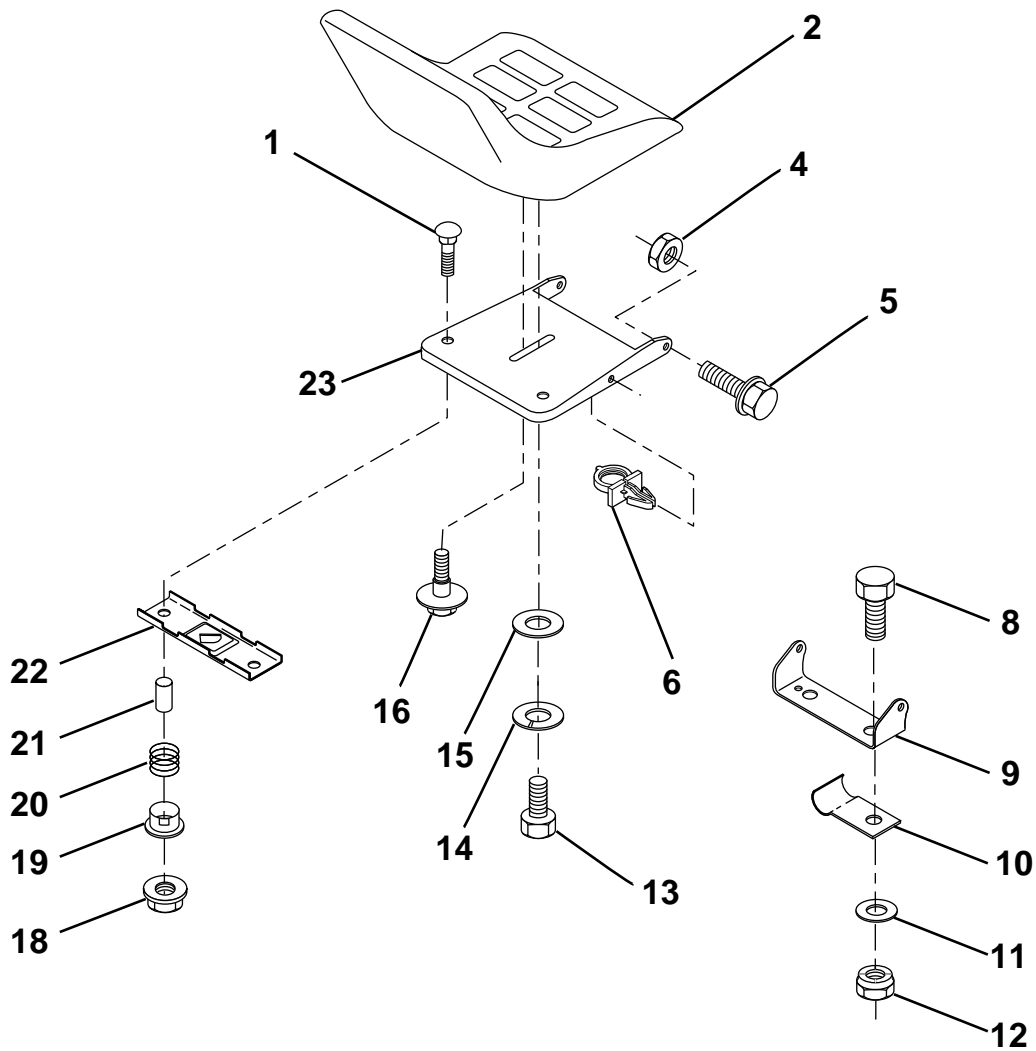

REPAIR PARTS

TRACTOR - - MODEL NO. LR120 (954001242A)

SEAT

KEY NO.	PART NO.	DESCRIPTION	KEY NO.	PART NO.	DESCRIPTION
1	872050411	Bolt, Carriage 1/4-20 x 1-3/8	13	874780814	Bolt Hex 1/2-13 x 7/8
2	532130875	Seat	14	810040800	Washer Lock Hvy. Hlicl Spring 1/2
4	873800500	Nut, Crownlock 5/16-18	15	819171912	Washer, 17/32 x 1-3/16 x 12 Ga.
5	532139888	Bolt, Shoulder 5/16-18 UNC	16	532127018	Bolt, Shoulder
6	532145006	Clip, Push-In Hinged	18	532123976	Nut, Hex Large Flange Lock
8	874760612	Bolt, Fin Hex 3/8-16 UNC x 3/4	19	532121248	Bushing, Snap
9	532140551	Bracket, Pivot Seat	20	532121250	Spring, Compression
10	532126471	Clip, Insulated	21	532134300	Spacer, Split 28 Id. x .88 Lg.
11	819133210	Washer 12/32 x 2 x 10 Ga.	22	532121246	Bracket, Switch, Mounting
12	873800600	Nut, Crownlock 3/8-16 UNC	23	532140552	Pan, Seat

HARDWARE SHOWN LARGER FOR EASIER IDENTIFICATION