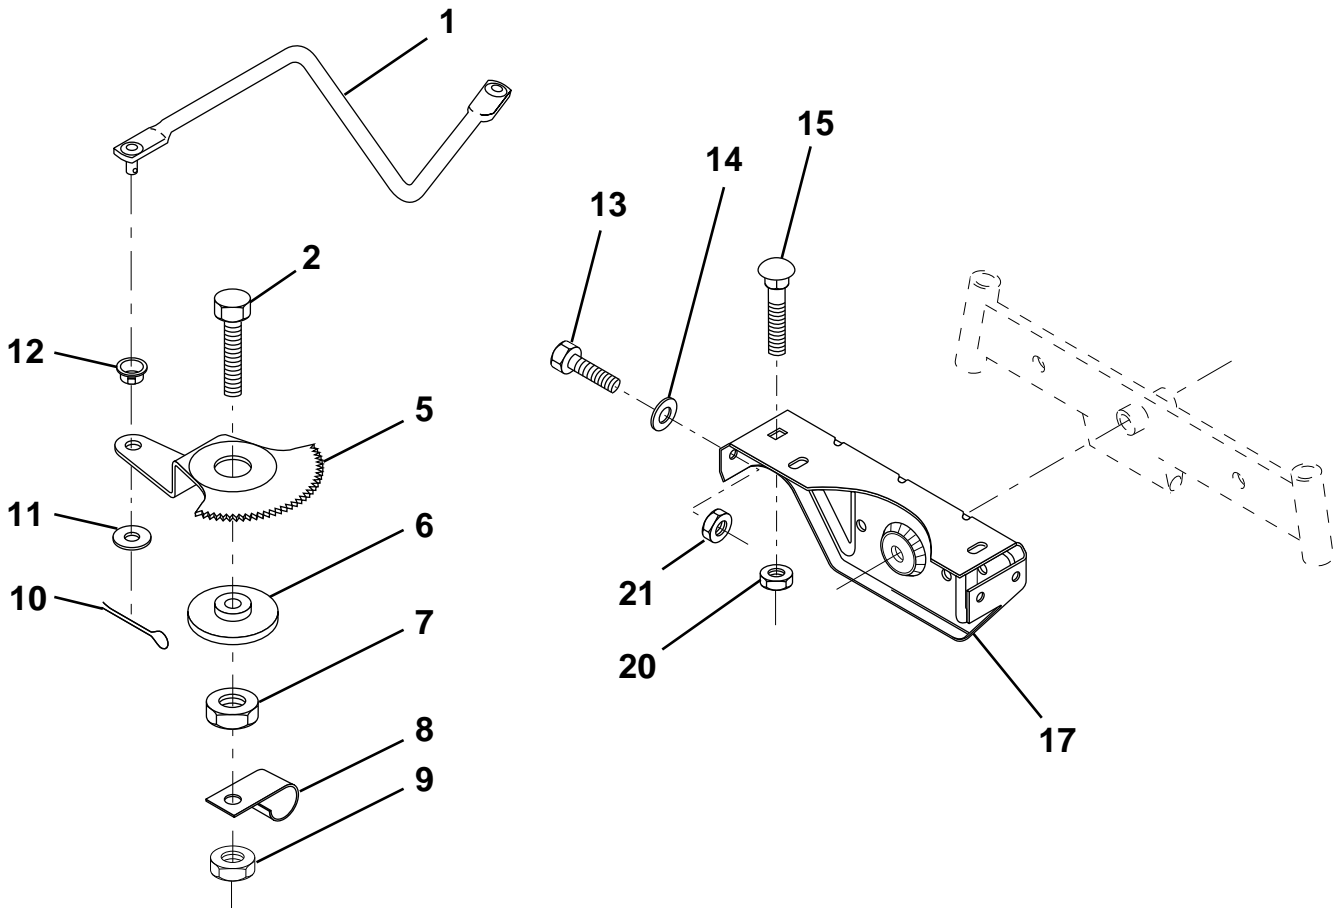

HARDWARE SHOWN LARGER FOR EASIER IDENTIFICATION

REPAIR PARTS

TRACTOR - - MODEL NO. LR120 (954001242A)

STEERING WHEEL

KEY NO.	PART NO.	DESCRIPTION
1	532124416	Insert, Wheel, Steering
2	532124701	Nut, Lock 3/8-24 UNF
3	819133808	Washer 12/32 x 2-3/8 x 8 Ga.
4	532124415	Wheel, Steering
5	532127396	Sleeve, Steering
6	817431008	Screw, Hex #10-16 x 1/2 TY-B
7	532102803	Bushing, Steering

KEY NO.	PART NO.	DESCRIPTION
8	532123651	Shaft, Steering
9	532124210	Clip, Steering
10	532123438	Bushing, Lower, Steering
11	812000045	Ring, Retaining
12	819211616	Washer 21/32 x 1 x 16 Ga.
13	532104820	Adaptor, Wheel, Steering

HARDWARE SHOWN LARGER FOR EASIER IDENTIFICATION

REPAIR PARTS

TRACTOR - - MODEL NO. LR120 (954001242A)

SECTOR GEAR / AXLE SUPPORT

KEY NO.	PART NO.	DESCRIPTION	KEY NO.	PART NO.	DESCRIPTION
1	532132566	Link, Drag	11	819131316	Washer, 13/32 x 13/16 x 16 Ga.
2	874780828	Bolt, Fin Hex 1/2-13 x 1-3/4	12	532126847	Bushing
5	532121926	Gear, Sector	13	874760512	Bolt, Hex Hd. 5/16-18 UNC x 3/4
6	532121927	Bushing	14	819111416	Washer 11/32 x 7/8 x 16 Ga.
7	873030800	Nut, Heavy Hex Top Lock 1/2-13 UNC	15	872110606	Bolt, Carriage 3/8-16 UNC x 3/4
8	532126472	Clip, Insulated	17	532137096	Support, Front Axle
9	873680800	Nut, Crownlock 3/8-16	20	873680600	Nut, Crownlock 3/8-16 UNC
10	876020412	Pin, Cotter 1/8 x 3/4	21	873680500	Nut, Crownlock 5/16-18