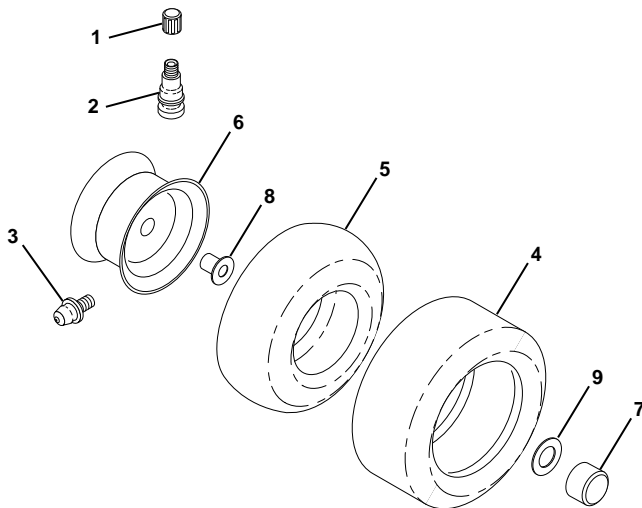

* Use in combinations to maintain proper clearances

** Order Key No. 15

NOTE: All component dimensions given in U.S. inches
1 inch = 25.4 mm

REPAIR PARTS

TRACTOR - - MODEL NO. LR120 (954001242A)

DECALS

KEY NO.	PART NO.	DESCRIPTION	KEY NO.	PART NO.	DESCRIPTION
1	532140206	Decal, Hood, L. H., Husqv.	13	532121549	Decal, Caution, Battery
2	532140205	Decal, Hood, R. H., Husqv.	16	532136830	Decal, V-Belt Sch.
3	532144098	Decal, Hood, L. H., LR120	17	532138269	Decal, Inst. Oper.
4	532144097	Decal, Hood, R. H., LR120	--	532138311	Decal, Handle Lift (Lift Handle)
5	532140213	Decal, Logo, Grill	--	532145330	Manual, Owner's (English)
8	532131582	Decal, Logo, Fender	--	532145331	Manual, Owner's (French)
10	532133795	Decal Caution Fender	Available accessories not included with your tractor:		
11	532137259	Decal, Warning, Cut Finger, (Multi-Lang)	--	MK360	Mulch Kit
			--	C36	Grass Catcher

WHEELS & TIRES

KEY NO.	PART NO.	DESCRIPTION
1	532059192	Cap, Valve
2	532065139	Stem, Valve
3	532124957	Fitting, Grease\ (Front Wheels Only)
4	532123410	Tire, Front
4	532123411	Tire, Rear
5	532059904	Tube, Front (Optional Service Items Only)
5	532008134	Tube, Rear (Optional Service Items Only)
6	532140298	Rim, Front
6	532140453	Rim, Rear
7	532104757	Cap Axle
8	532124959	Bearing Flange
9	532121748	Washer 25/32 x 1-5/8 x 16 Ga.